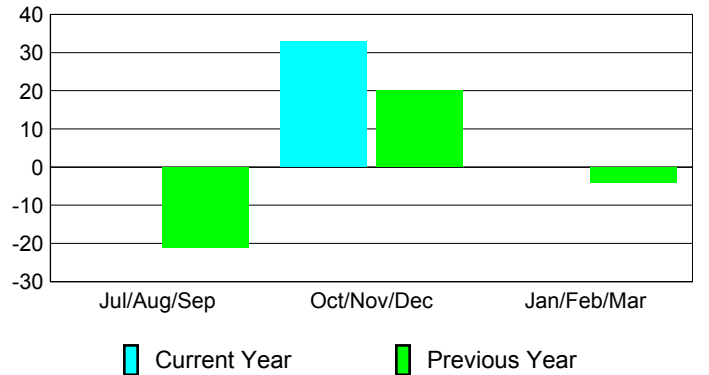

Membership Results
2012-2013

Membership
2011-2012

Month	Net Memb Goal	Actual New Memb	Actual Dropped Memb	Gain/Loss of Memb	Gain/Loss of Memb
Jul/Aug/Sep	10	26	-26	0	-21
Oct/Nov/Dec	20	48	-15	33	20
Jan/Feb/Mar	5	0	0	0	-4
Totals	35	74	-41	33	-5

Membership Results 2012-2013

Goal, New, Dropped, Gain/Loss

Comparison of Membership Gain/Loss

Current Year Compared to the Previous Year

Gender Comparison 2012-2013

Jul/Aug/Sep

Oct/Nov/Dec

Jan/Feb/Mar