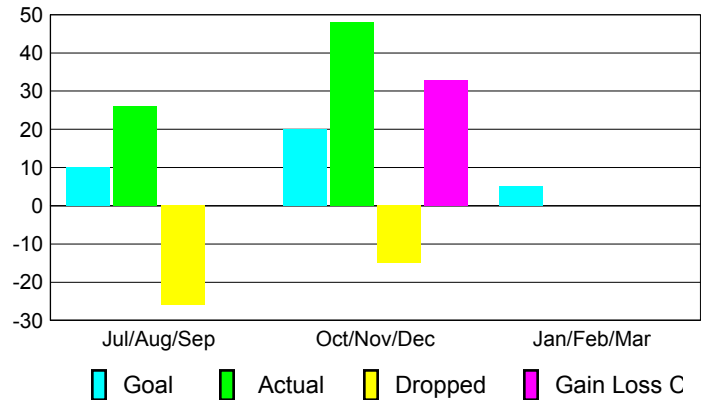

Club Results 2012-2013

Goal, New, Dropped, Gain/Loss

Comparison of Club Gain/Loss

Current Year Compared to the Previous Year

YTD Status Quo Clubs 2012-2013

Status Quo Clubs Compared to Status Quo Members

MEMBERSHIP

Membership Results
2012-2013

Membership
2011-2012

Month	Net Memb Goal	Actual New Memb	Actual Dropped Memb	Gain/Loss of Memb	Gain/Loss of Memb
Jul/Aug/Sep	10	26	-26	0	-21
Oct/Nov/Dec	20	48	-15	33	20
Jan/Feb/Mar	5	0	0	0	-4
Totals	35	74	-41	33	-5

Membership Results 2012-2013

Goal, New, Dropped, Gain/Loss

Comparison of Membership Gain/Loss

Current Year Compared to the Previous Year

Gender Comparison 2012-2013

Jul/Aug/Sep

Oct/Nov/Dec

Jan/Feb/Mar